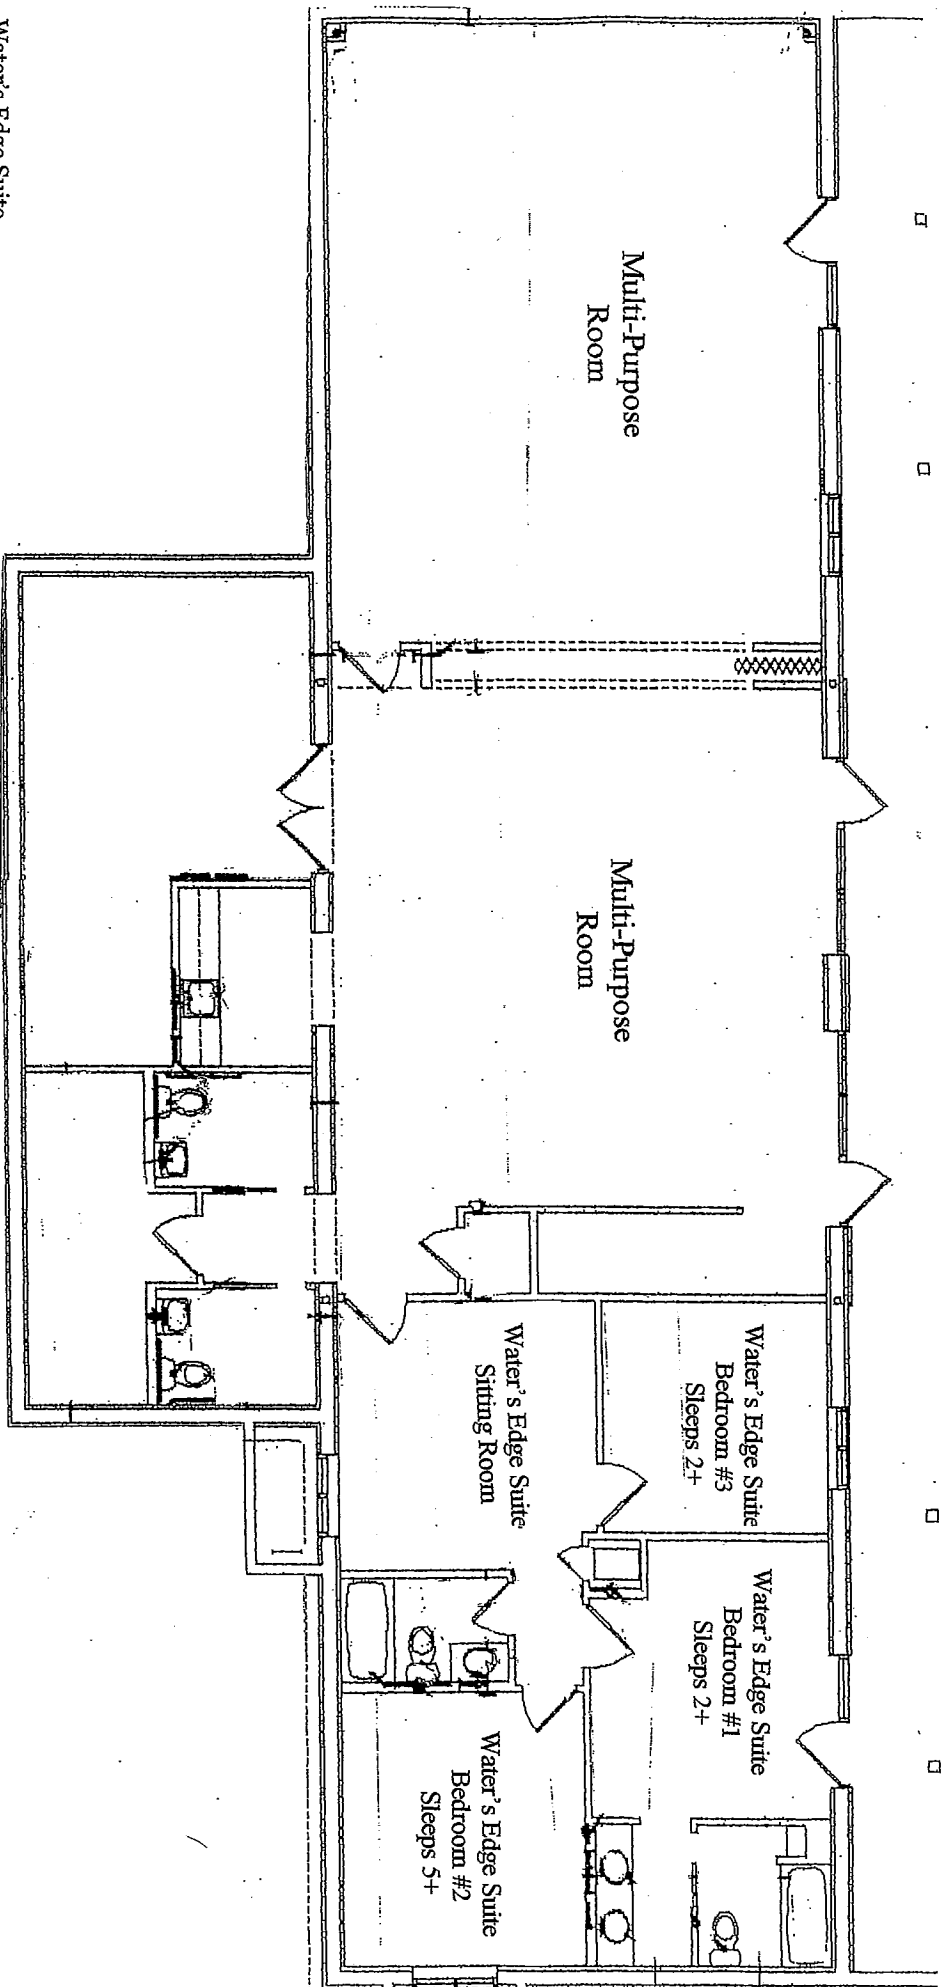

KANSAS DISTRICT RETREAT CENTER
 475 TRAIL ROAD, HERINGTON, KANSAS

- Harvest Suite
- BR#1-Queen Bed
- BR#2-Queen Bed
- Sitting Room-Pull out couch
- Garden Suite
- BR#1-Queen Bed
- BR#2-Trundle (2 full + 1 twin)
- Sitting Room-Pull out Couch
- Baby Bed, Recliner

MAIN LEVEL

KANSAS DISTRICT RETREAT CENTER
475 TRAIL ROAD, HERINGTTON, KANSAS

Water's Edge Suite

BR#1-Queen Bed

BR#2-Trundle (2 full + 1 twin)

BR#3-Queen Bed

Sitting Room - Queen sofa bed,
Twin fold out chair

LOWER LEVEL