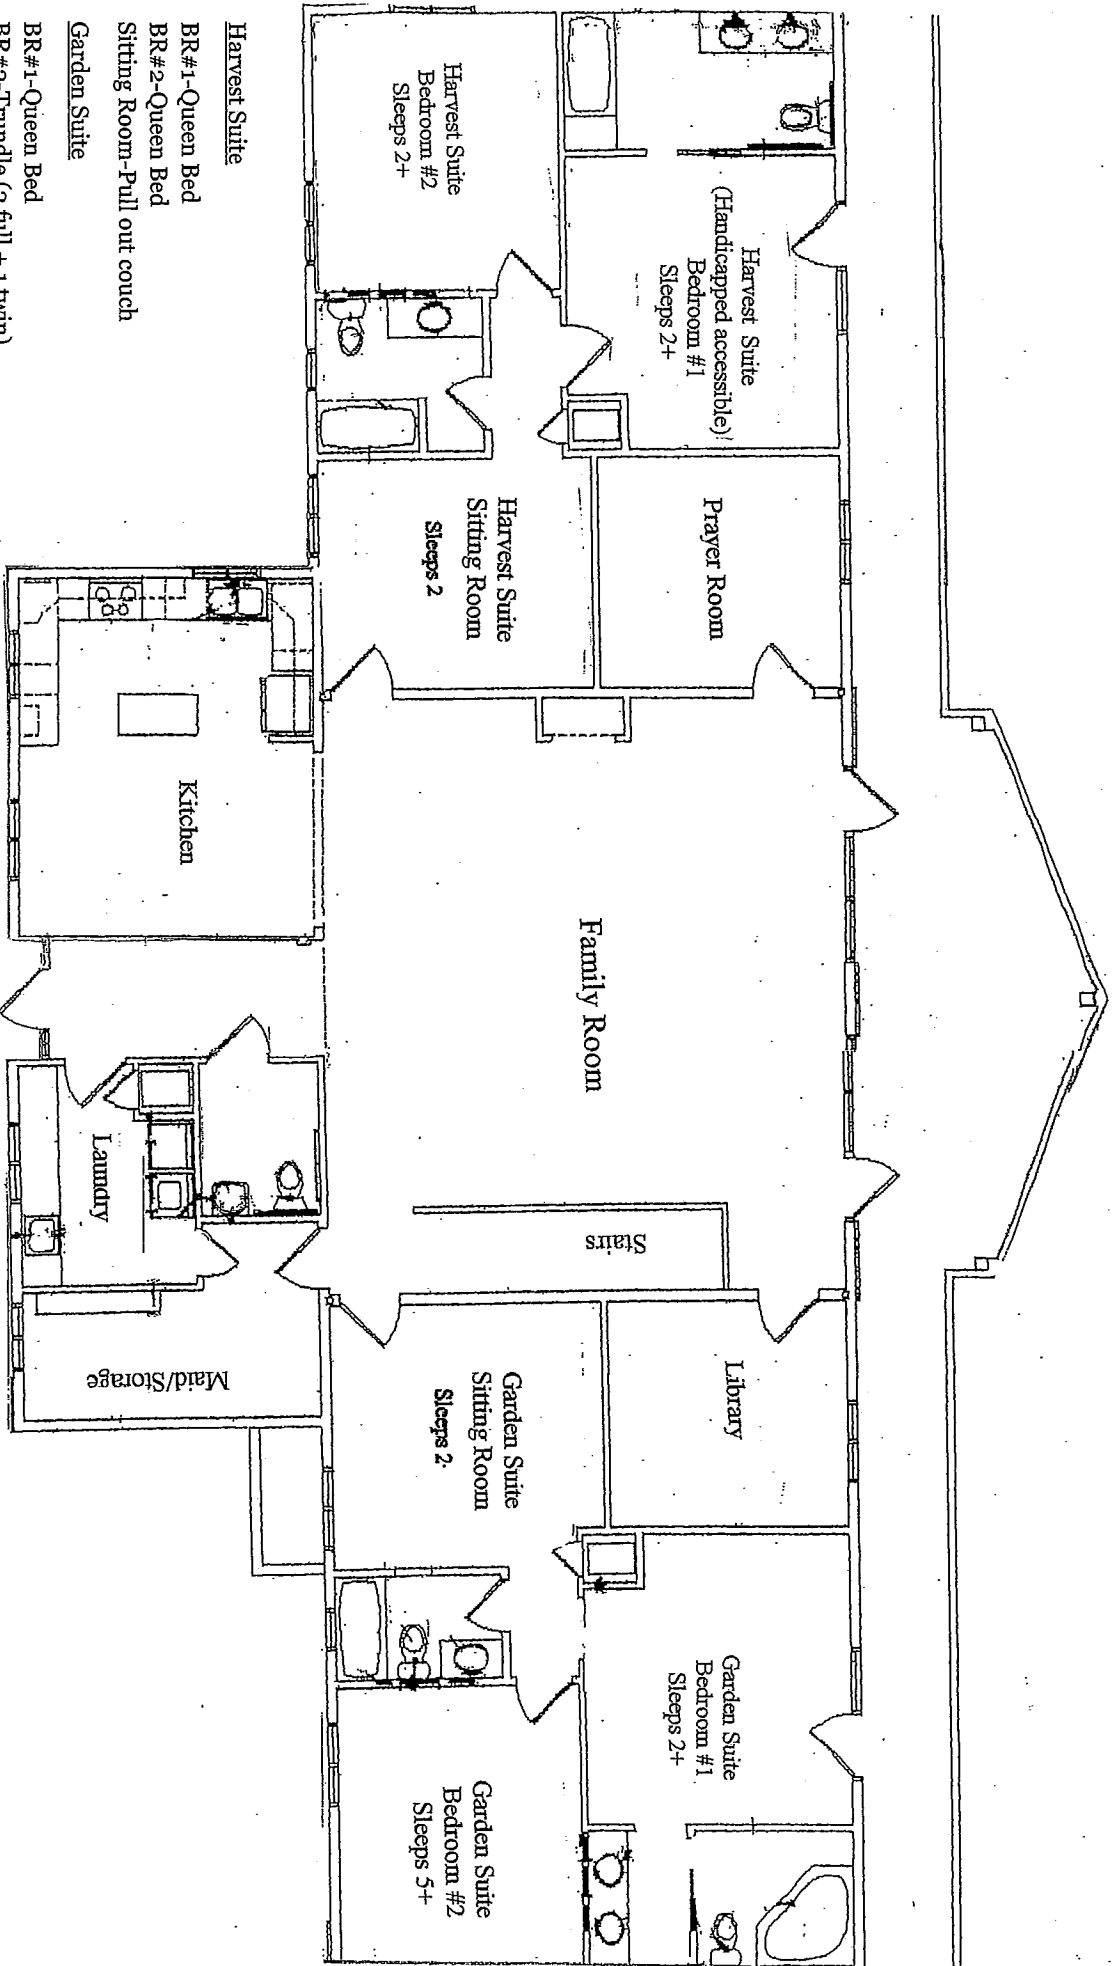

KANSAS DISTRICT RETREAT CENTER
 475 TRAIL ROAD, HERINGTON, KANSAS

- Harvest Suite
- BR#1-Queen Bed
- BR#2-Queen Bed
- Sitting Room-Pull out couch
- Garden Suite
- BR#1-Queen Bed
- BR#2-Trundle (2 full + 1 twin)
- Sitting Room-Pull out Couch
- Baby Bed, Recliner

MAIN LEVEL

KANSAS DISTRICT RETREAT CENTER
475 TRAIL ROAD, HERINGTTON, KANSAS

Water's Edge Suite

BR#1-Queen Bed

BR#2-Trundle (2 full + 1 twin)

BR#3-Queen Bed

Sitting Room - Queen sofa bed,
Twin fold out chair

LOWER LEVEL